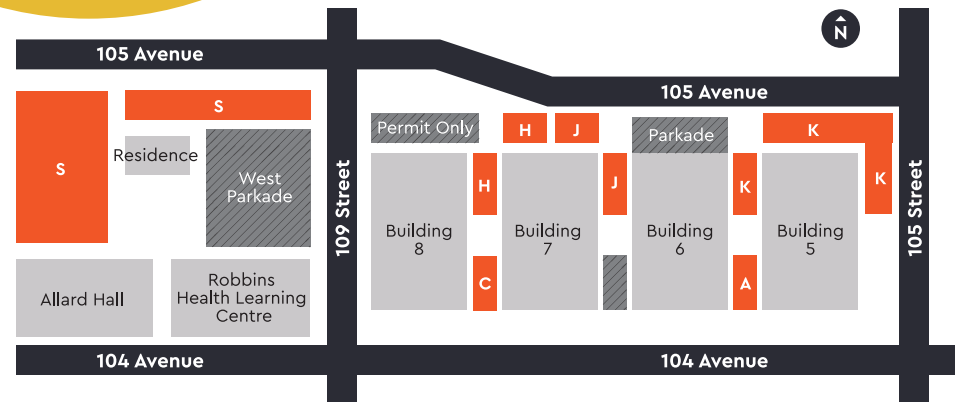

MACEWAN

FREE POGO PARKING

- ✓ Lot A
- ✓ Lot B
- ✓ Lot C
- ✓ Lot H
- ✓ Lot J
- ✓ Lot K
- ✓ Lot S

NOT POGO PARKING

- $ West Parkade
- $ Underground Parkades

PLEASE NOTE: Parking in MacEwan parkades is not permitted.

NAIT

FREE POGO PARKING

Park in the parking lot in front of the central building next to the Pedway. **Be sure to park in the area with Pogo signs only!**

NOT POGO PARKING

If you park in an area not listed above, **you CANNOT end your trip here**. Trips are only allowed to be ended in Free Pogo Parking areas. Stopovers in these are allowed, but you will need to purchase parking from a dispenser or meter.